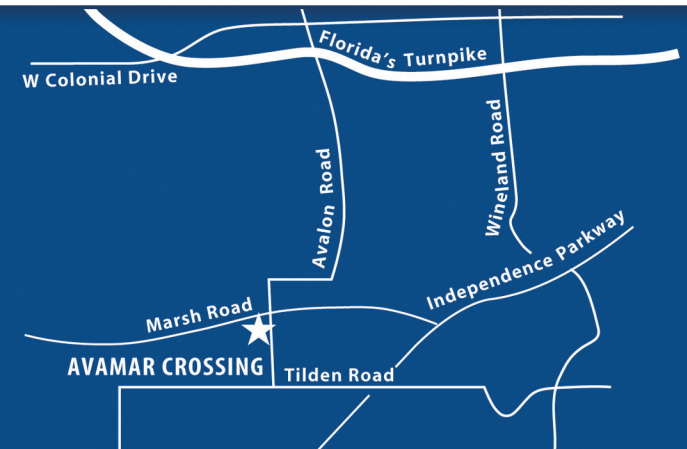

CONTACT A LICENSED AGENT | 561.948.7100 F: 561.948.7120 | 800.570.3261 | 2300 NW Corporate Boulevard, Suite 135, Boca Raton, FL 33431