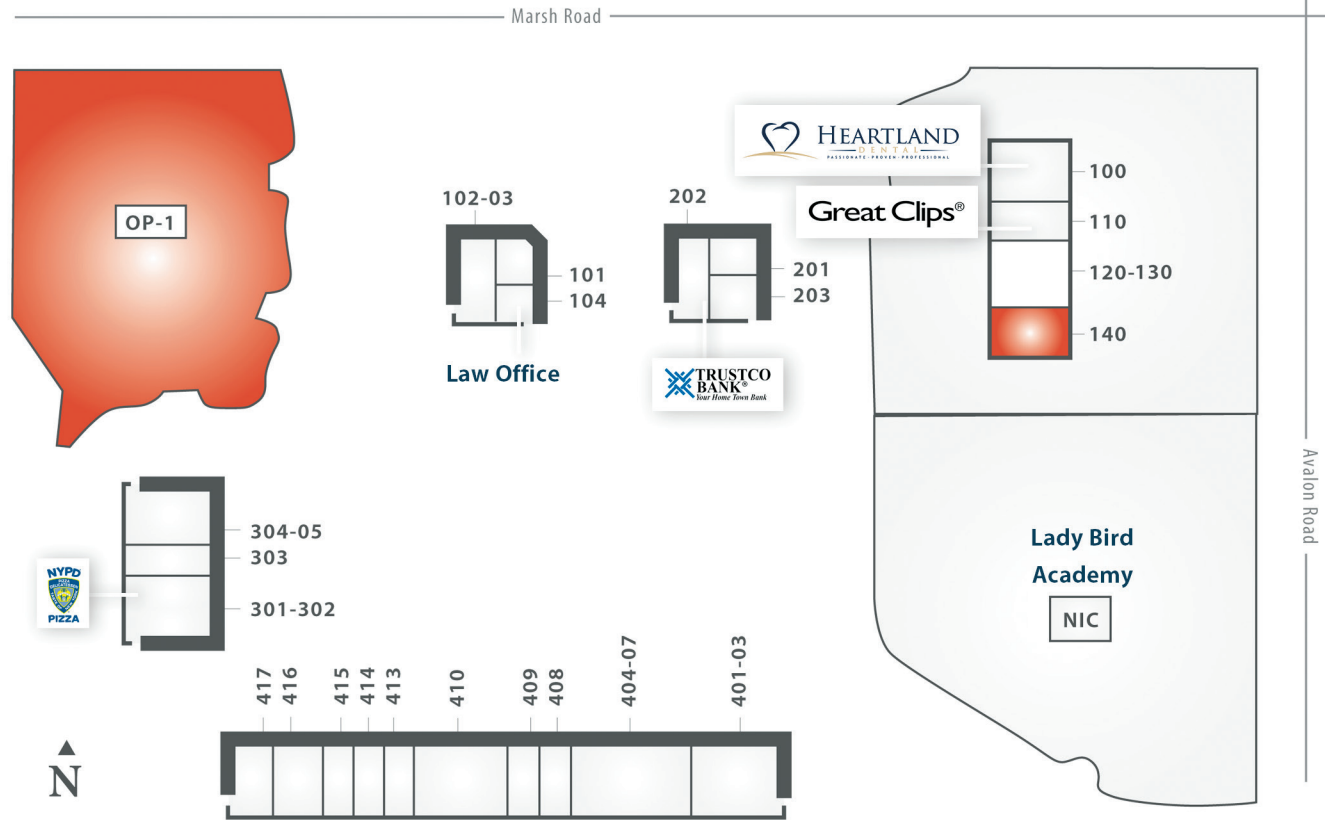

Avamar Crossing

16100 - 16118 Marsh Road
1620 Avalon Road
Winter Garden, FL 34787

DEMOGRAPHICS

DESCRIPTION	1 MILE RADIUS	3 MILE RADIUS	5 MILE RADIUS
Population			
2026 Projection	7,096	43,560	106,179
2021 Estimate	6,531	40,075	97,857
2010 Census	3,853	25,026	63,295
2000 Census	477	7,375	25,855
Population by race			
White	64.36%	64.93%	65.13%
Black | African American	11.21%	13.76%	15.30%
Hispanic | Other	24.41%	21.31%	19.57%
2021 Estimate			
Average HH Income	$160,813.00	$142,719.00	$133,127.00
2021 Estimate			
Median HH Income	$123,871.35	$105,531.06	$96,664.97
2021 Estimate			
Median Age	36.02	36.41	37.19

LEGEND

16106 Marsh Road

UNIT	TENANT	SQ.FT.
101	Avalon Diner	1,400
102-03	Health Care	2,400
104	Law Office	1,000

16100 Marsh Road

201	Regency Wine & Spirits	1,400
202	Trustco Bank	2,000
203	Regency Wine & Spirits	1,400

16118 Marsh Road

301-302	NYPD Pizza	3,700
303	Vintage Italia	1,500
304-05	Nail Salon & Spa	3,200

16112 Marsh Road

401-03	Hagan O'Reilly's Irish Pub	4,200
404-07	Martial Arts	5,600
408	Smoke Shop	1,400

409	Barber	1,400
410	San Joe's Mexican	4,200
413	Chinese | Japanese Restaurant	1,400
414	Hit Fit Gym	1,400
415	Hair Salon	1,400
416	Hit Fit Gym	2,200
417	Caribbean Sunshine Restaurant	2,000

Outparcels

OP-1	Available	1.26 Acres
1620 Avalon Road		
140	Available	1,856
120-130	You and Eyes	2,130
110	Great Clips	1,050
100	Heartland Dental	3,500